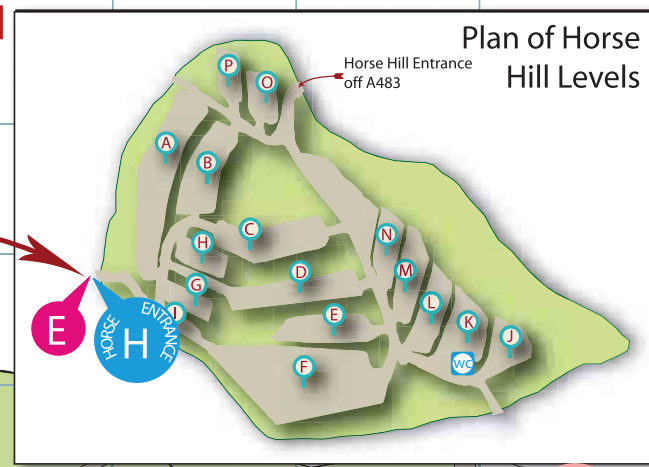

Cymdeithas Amaethyddol Frenhinol Cymru Cyf - 2011

The Royal Welsh Agricultural Society Ltd - 2011

- Key**
- WC Toilets
 - i Information
 - First Aid
 - Food - Seated
 - Telephone
 - Food - Members Only
 - Baby Changing Facilities
 - Baby Feeding Facilities
 - RV Rendezvous Points
 - Food - Mobile Catering
 - Park & Ride Drop-off & pick-up points
 - Disabled Park & Ride Drop-off & pick-up points
 - Shopping Bag Drop off Point (Shopping Creche)

No Dogs Allowed Except Guide Dogs
Dim Cŵn Ac Eithrio Cŵn Tywys

Upper N12 Sheep Dog Trials
Tents
Lower North 12 (N12)

Upper N10 Livestock Vehicle Park (Sheep)
North 11 (N11) Caravan Park

North 10 (N10) Judges & Stewards Car Park

North 9 (N9) Livestock Vehicle Park

Park & Ride

Pick-up Point	Drop-off & return points
Railway Station & N18 Car Park	Machinery Pedestrian Entrance
N15 & N17 Car Park	N2 Shuttle Bus Terminus (use entrance D)
S1 Car Park	North 2 Shuttle Bus Terminus (use entrance A)
S2 Car Park	North 2 Shuttle Bus Terminus (use entrance A)
S3 Car Park	North 2 Shuttle Bus Terminus (use entrance D)

Disabled Park & Ride

Pick-up Point	Drop-off & return points
Railway Station, N18	Machinery Pedestrian Entrance
S1, S2 & S3 Car Parks	North 2 Shuttle Bus Terminus (use entrance A)
N15 & N17 Car Parks	North 2 Shuttle Bus Terminus (use entrance D)